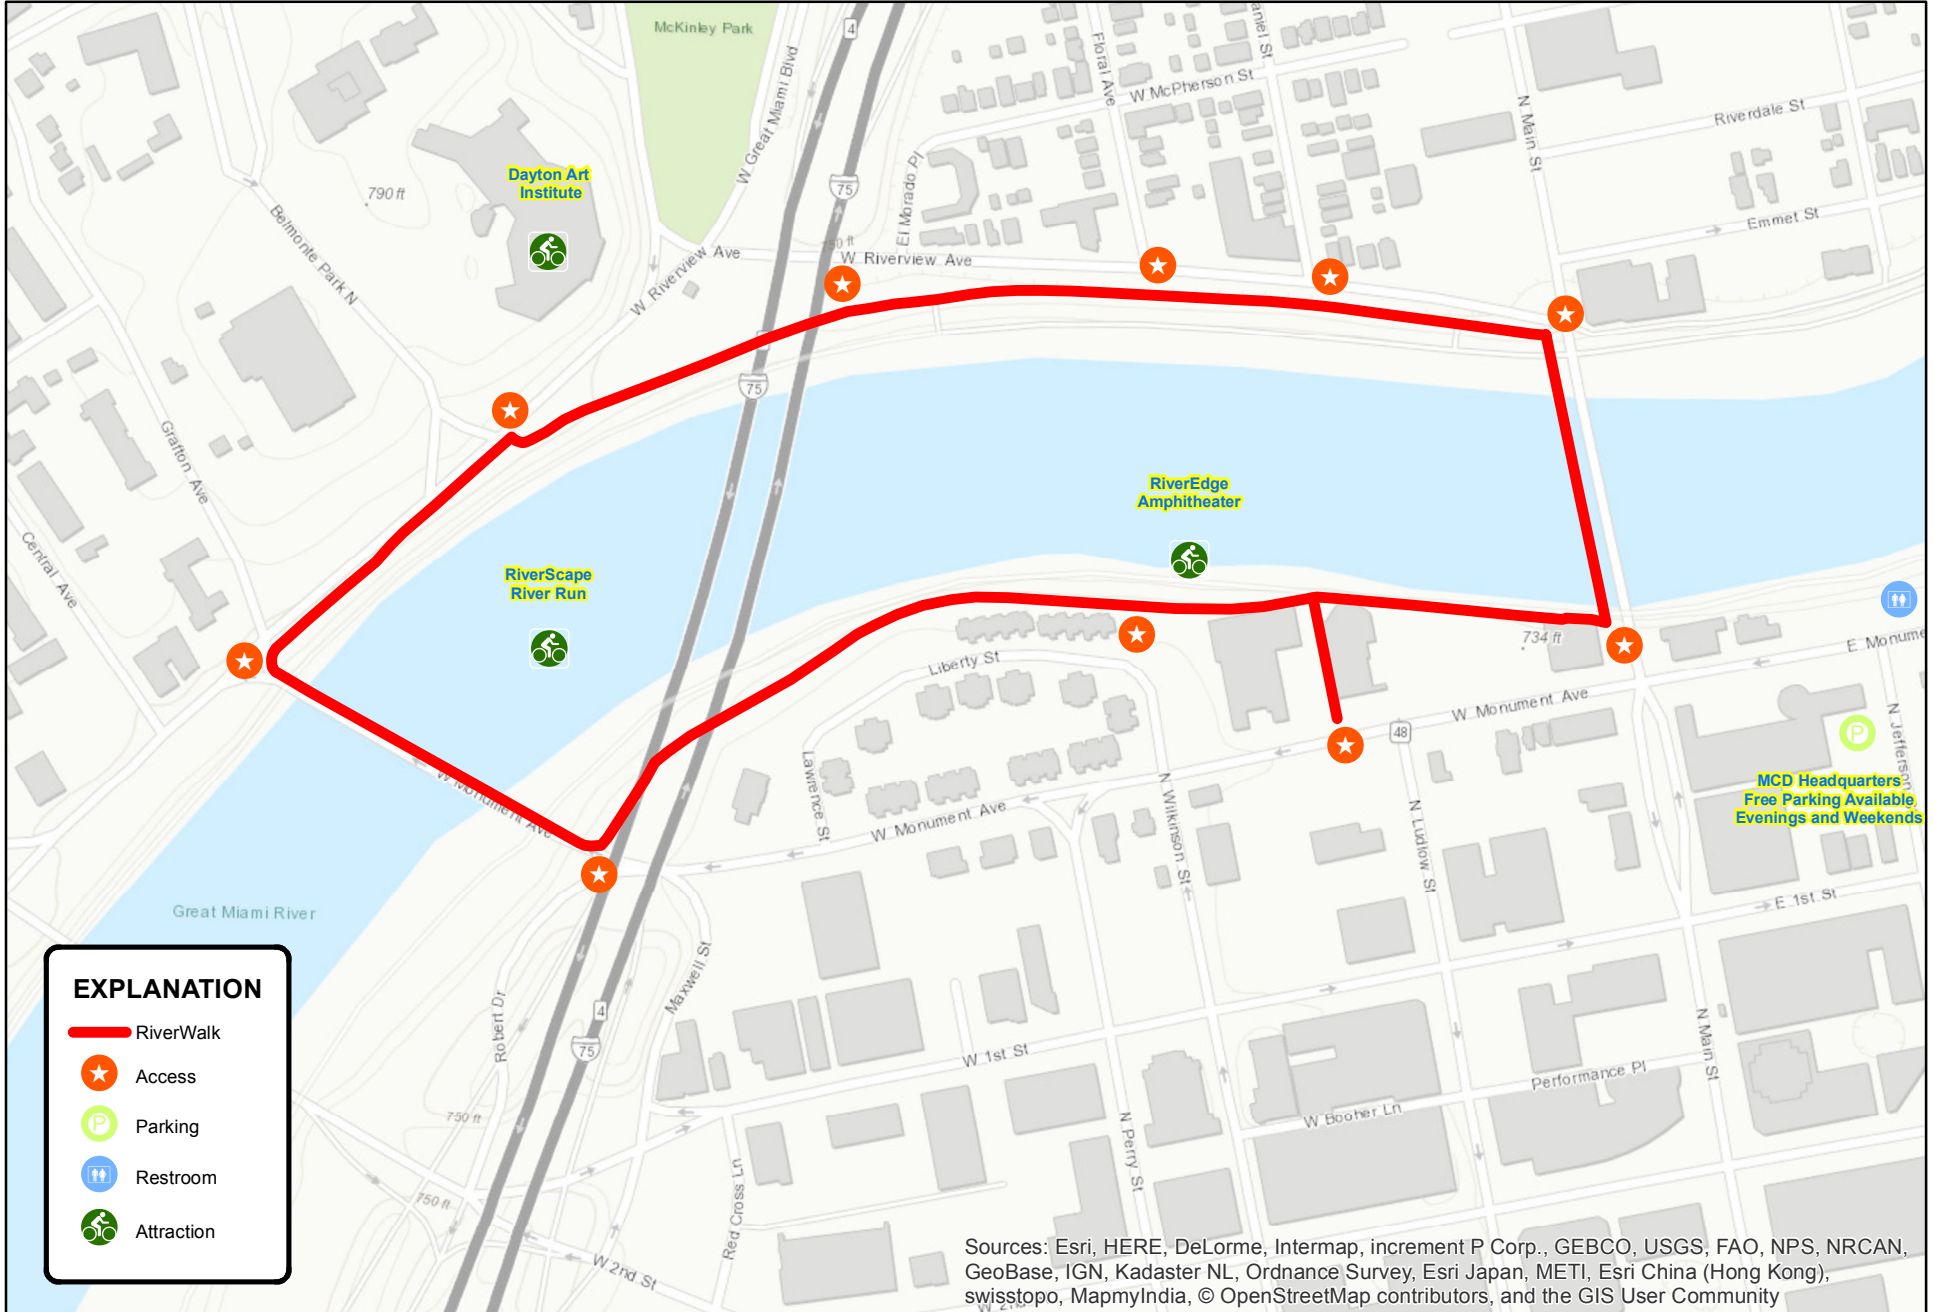

River Walk

EXPLANATION

- RiverWalk
- Access
- Parking
- Restroom
- Attraction

Sources: Esri, HERE, DeLorme, Intermap, increment P Corp., GEBCO, USGS, FAO, NPS, NRCAN, GeoBase, IGN, Kadaster NL, Ordnance Survey, Esri Japan, METI, Esri China (Hong Kong), swisstopo, MapmyIndia, © OpenStreetMap contributors, and the GIS User Community