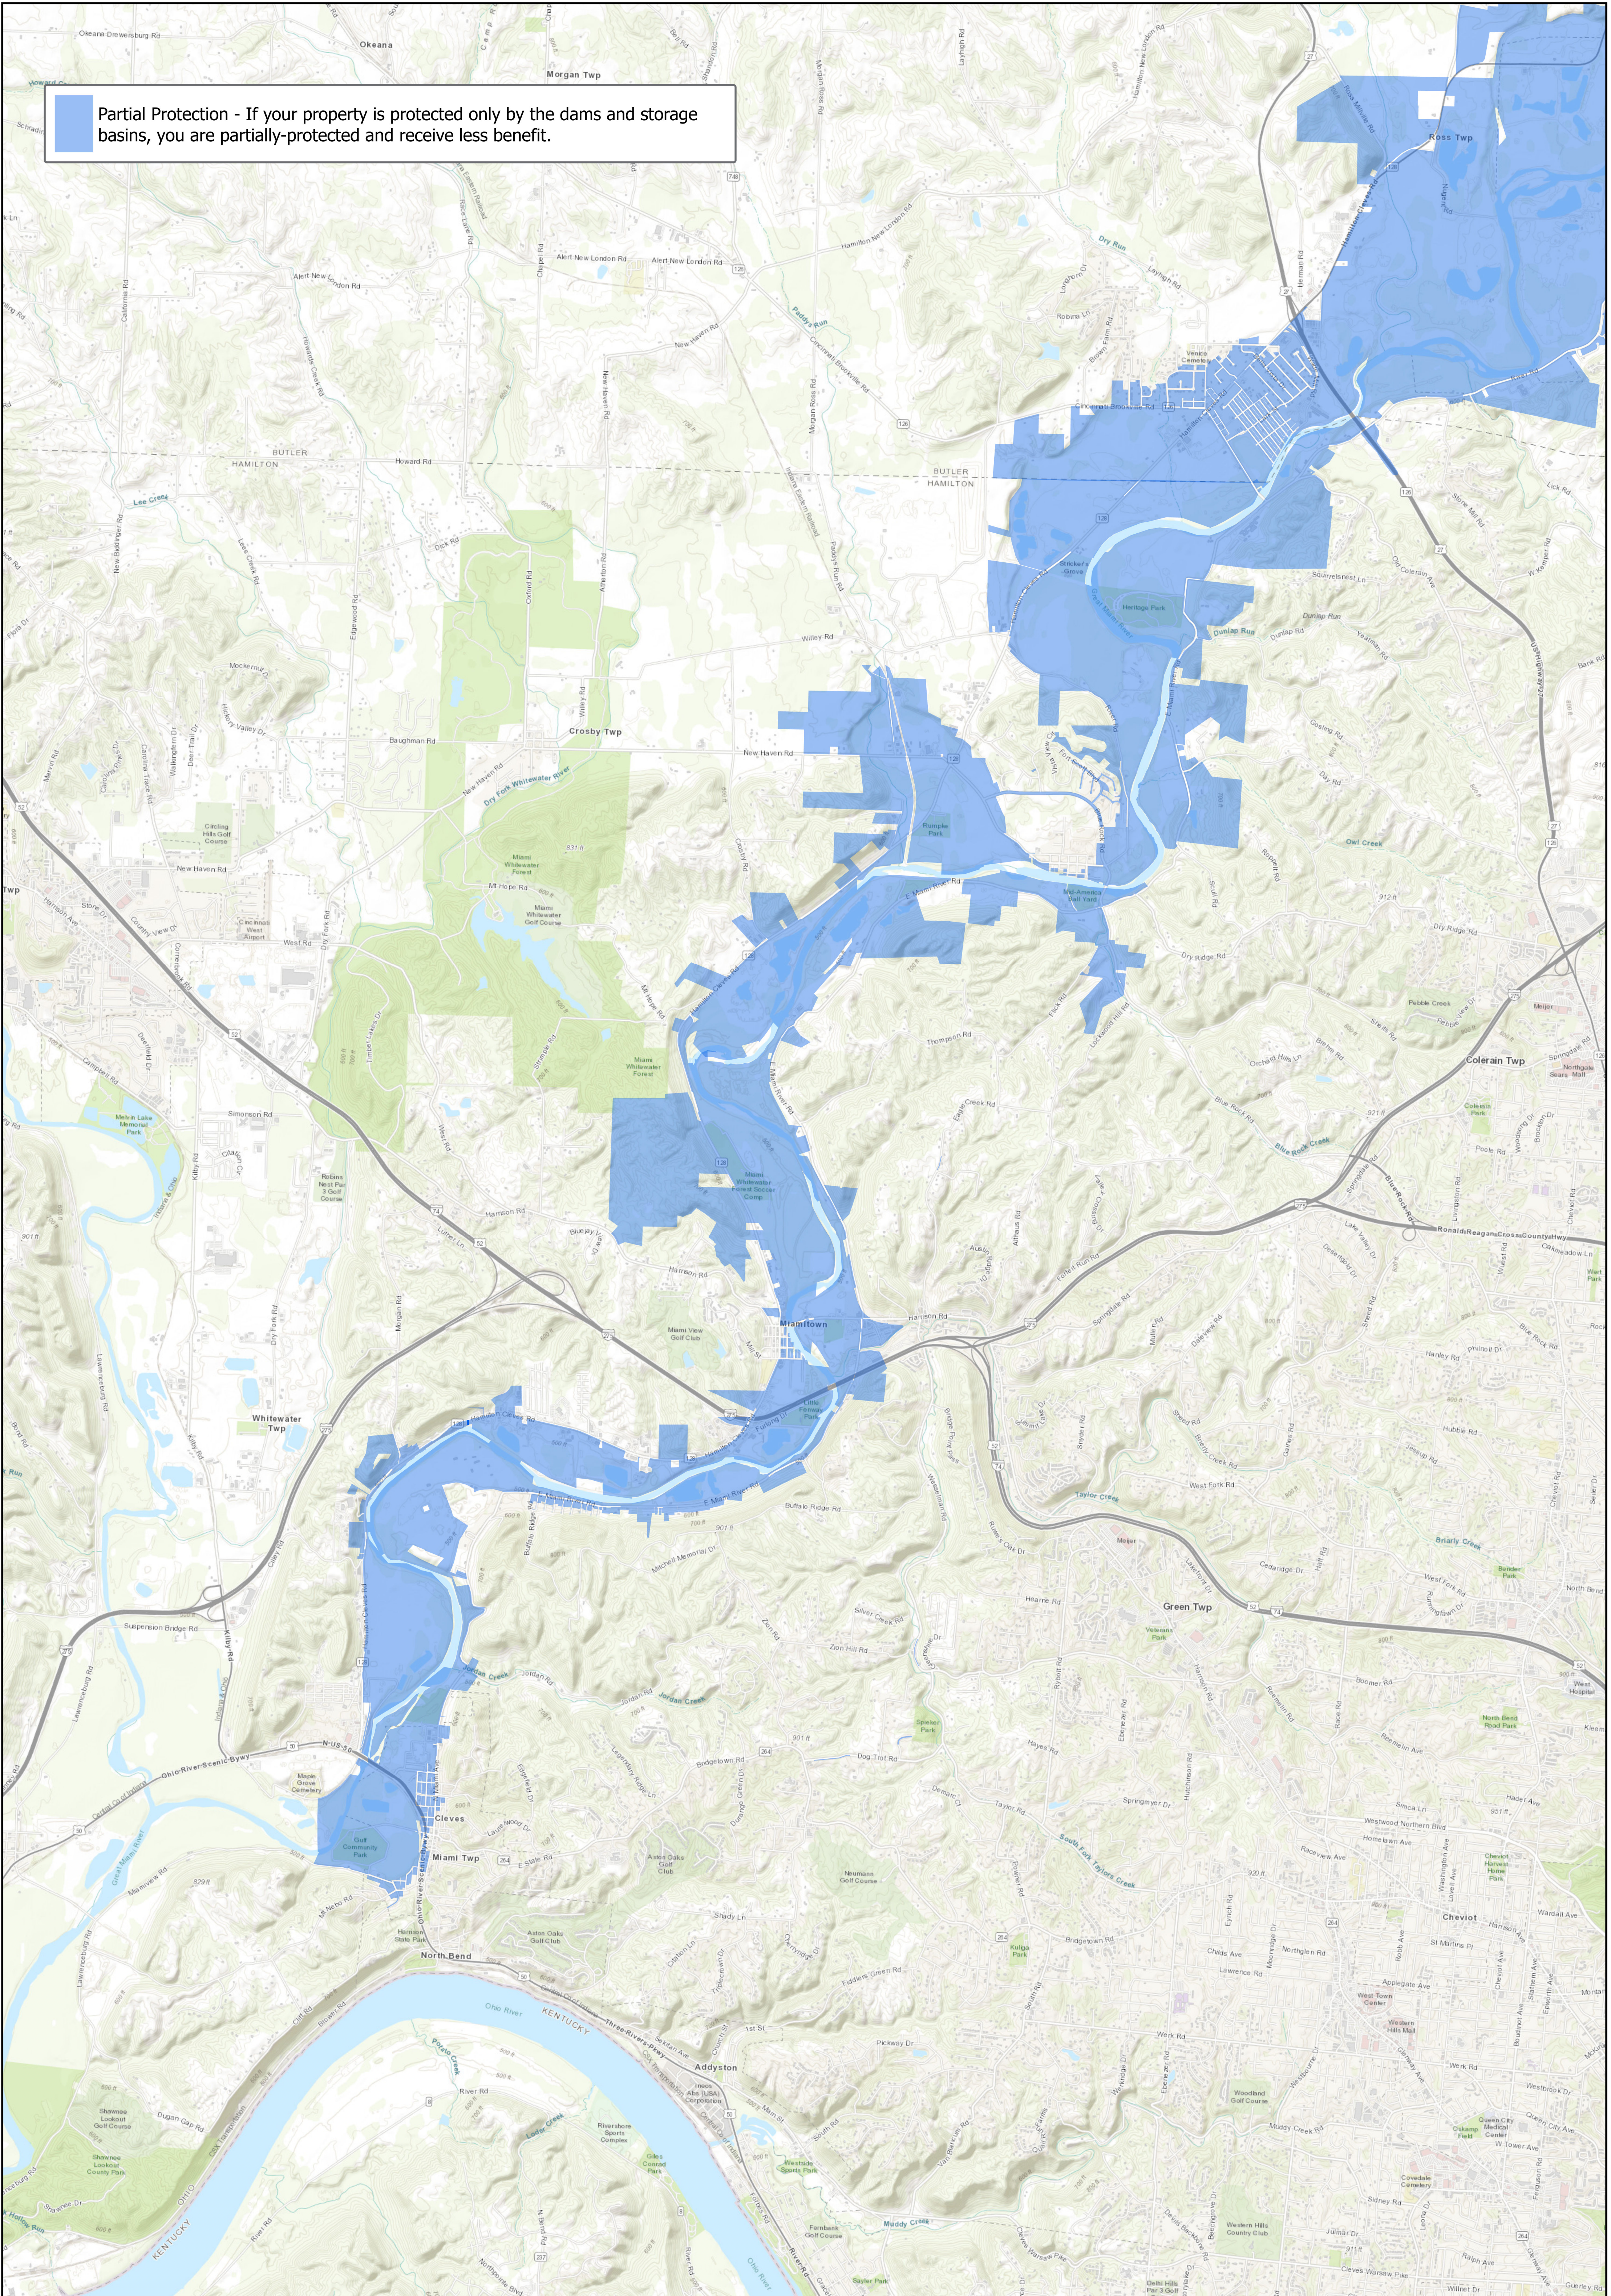

Flood Protection System Reduced Flood Risk Areas

Hamilton County Partial Protection Parcels

Partial Protection - If your property is protected only by the dams and storage basins, you are partially-protected and receive less benefit.

0 0.25 0.5 1 1.5 2 Miles

For more information visit <https://mcdwater.org/>