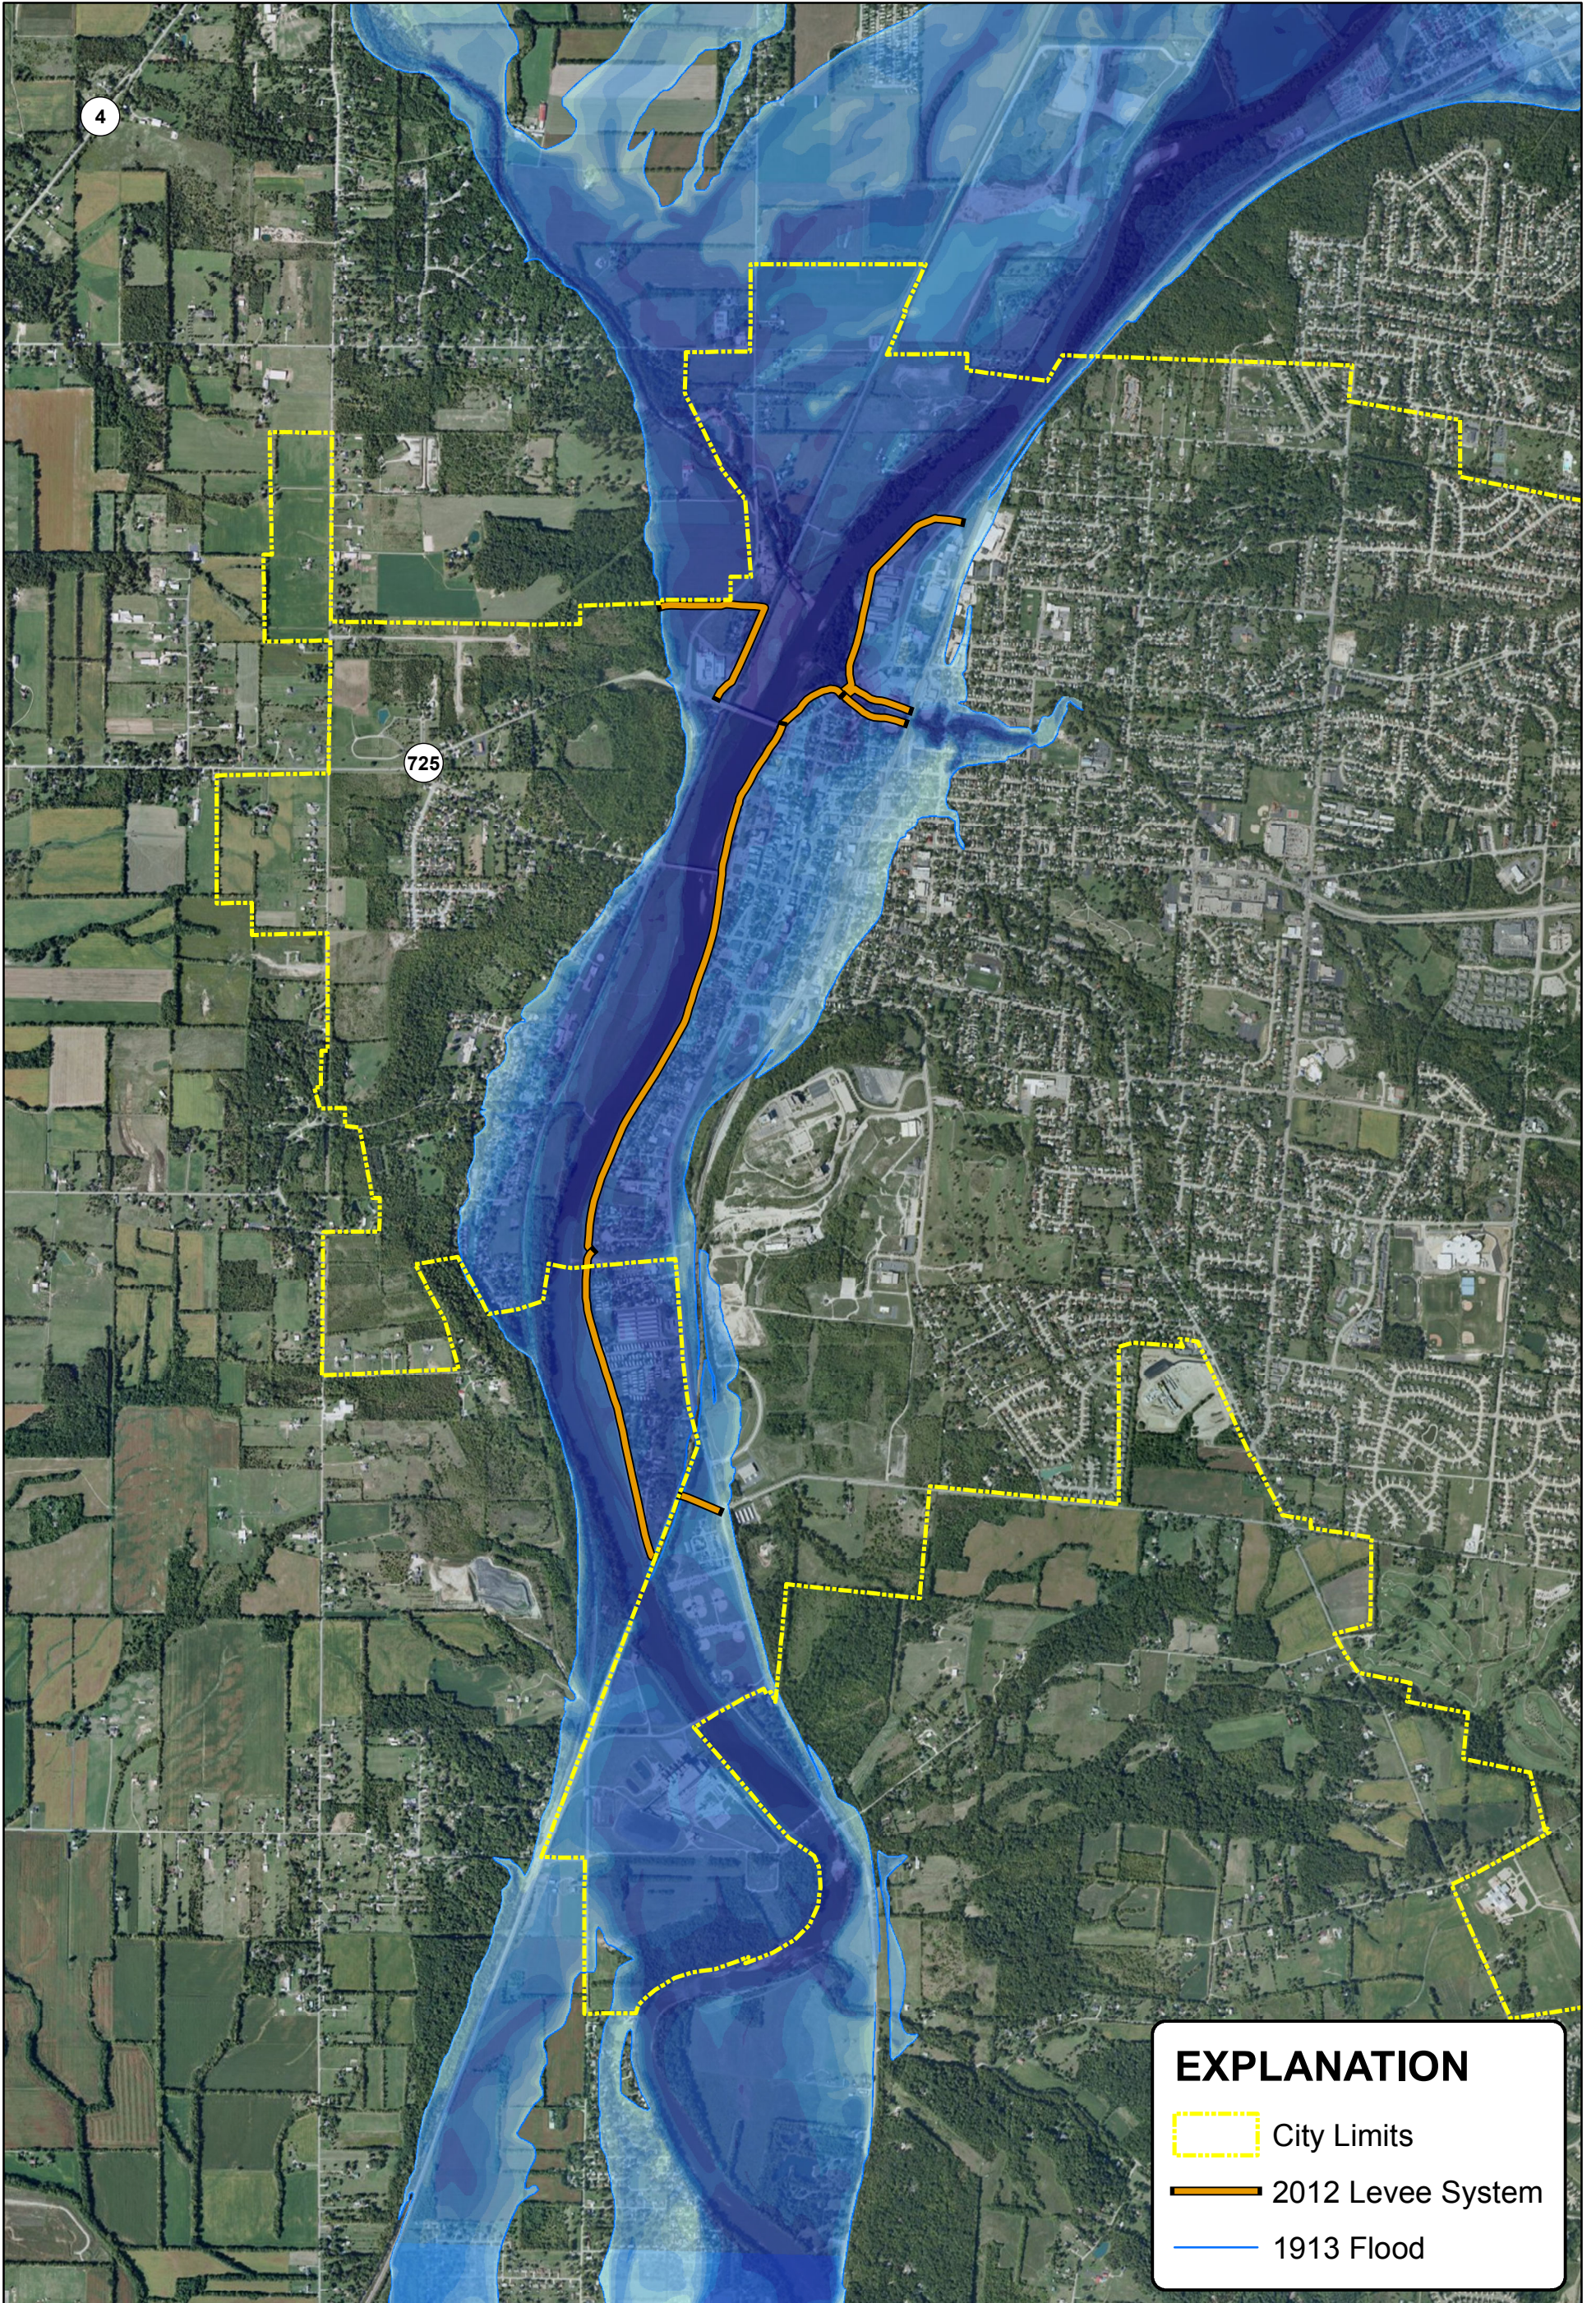

# Areas of Miamisburg, Ohio Affected by 1913 Flood

0 1,000 2,000 4,000 6,000 8,000 Feet